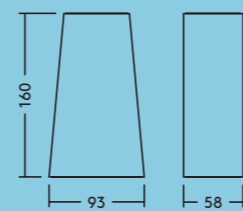

Round and square version

Specification

Electrical class	I
Ambient operating temperature	-20 to +40 °C

Installation / Mounting

Mounting

Fast and easy installation thanks to a well positioned 3 pole terminal block

Special designed back plate provides more flexibility in mounting

Material / Finish

Body	Aluminium die-cast RAL7016
Front cover	Clear glass

Light source information

Colour temperature	3000 K
Lumen	250 – 500 lm(8W)
Lifetime	50 000 hours (@L80, Ta 25 °C)

Light output

	Round	Square	Can

*No light pollution, zero uplight

Ordering guide

Description	SAP Code
HOLLY CONE ROUND DOWN IP65 300 830	96633683
HOLLY CONE ROUND UP/DOWN IP65 500 830	96633684
HOLLY CONE SQUARE DOWN IP65 300 830	96633685
HOLLY CONE SQUARE UP/DOWN IP65 500 830	96633686
HOLLY WALL CAN DOWN IP65 250 830	96633687