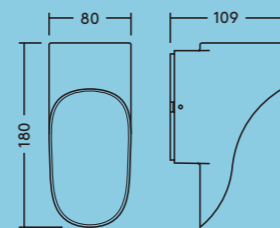

Holly

Wall-mounted LED
Outdoor Luminaire

Ideal for:
Building facades and residential

Elegant in appearance, Holly is the perfect match for any wall.

IP65

IK04

- Elegant and timeless design
- 3 different designs (round, square, can)
- Up/downlight versions available to create wallwash effect
- Zero uplight versions available to reduce light pollution
- Special designed back plate provides mounting flexibility
- Fast and easy installation thanks to a well positioned 3 pole terminal block

Can version

Round and square version

Specification

Electrical class	I
Ambient operating temperature	-20 to +40 °C

Installation / Mounting

Mounting

Fast and easy installation thanks to a well positioned 3 pole terminal block

Special designed back plate provides more flexibility in mounting

Material / Finish

Body	Aluminium die-cast RAL7016
Front cover	Clear glass

Light source information

Colour temperature	3000 K
Lumen	250 – 500 lm(8W)
Lifetime	50 000 hours (@L80, Ta 25 °C)

Light output

	Round	Square	Can

*No light pollution, zero uplight

Ordering guide

Description	SAP Code
HOLLY CONE ROUND DOWN IP65 300 830	96633683
HOLLY CONE ROUND UP/DOWN IP65 500 830	96633684
HOLLY CONE SQUARE DOWN IP65 300 830	96633685
HOLLY CONE SQUARE UP/DOWN IP65 500 830	96633686
HOLLY WALL CAN DOWN IP65 250 830	96633687