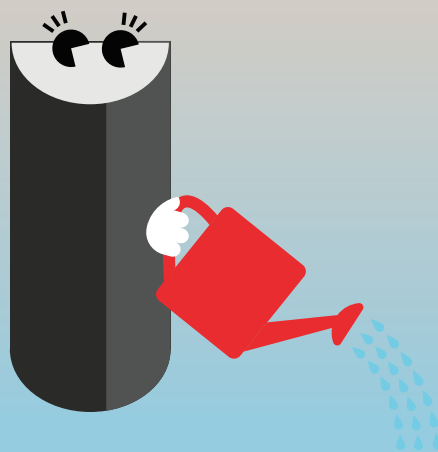

Holly

Wall-mounted LED Outdoor Luminaire

Elegant in appearance,
Holly is the perfect
match for any wall

- Elegant and timeless design
- 3 different designs (round, square, can)
- Versions with up/downlight or only downlight available
- Zero uplight versions available to reduce light pollution
- Special designed back plate provides more mounting flexibility
- Fast and easy installation thanks to a well positioned 3 pole terminal block