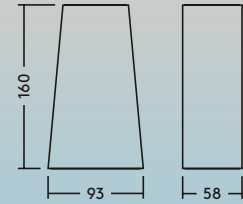

Can version

Round and square version

Light distribution

63lm/W

Holly UP/DOWN

cd/klm ULOR: 47 %
DLOR: 53 %
LOR: 100 %

60lm/W

Holly DOWN

cd/klm ULOR: 0 %
DLOR: 100 %
LOR: 100 %

Light source information

- 250 - 500lm
- 3000K
- Lifetime: 50000 hours rated life (@L80, Ta 25°C)
- CRI 80

Specification

- Class I electrical
- IP65
- IK04
- Ambient operating temperature: -20 to +40 °C