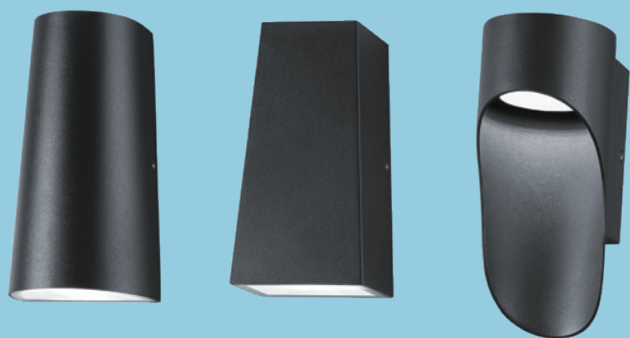

Holly

Wall-mounted LED Outdoor Luminaire

Elegant in appearance,
Holly is the perfect
match for any wall

- Elegant and timeless design
- 3 different designs (round, square, can)
- Versions with up/downlight or only downlight available
- Zero uplight versions available to reduce light pollution
- Special designed back plate provides more mounting flexibility
- Fast and easy installation thanks to a well positioned 3 pole terminal block

Sealed to IP65
for protected
exterior
applications

50 000 hours
lifetime

IK04 rated
impact
resistance

Ideal for...

Building facades

Residential

Special designed
back plate provides
more flexibility in
mounting

Installation/Mounting

- Fast and easy installation thanks to a well positioned 3 pole terminal block
- Special designed back plate provides more flexibility in mounting

Material/Finish

- Body: Aluminium die-cast RAL7016
- Front cover: clear glass