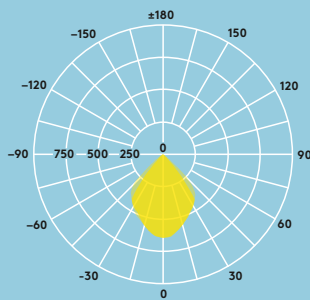

Can version

Round and square version

Light distribution

63lm/W

Holly UP/DOWN

cd/klm ULOR: 47 %
DLOR: 53 %
LOR: 100 %

60lm/W

Holly DOWN

cd/klm ULOR: 0 %
DLOR: 100 %
LOR: 100 %

Light source information

- 250 - 500lm
- 3000K
- Lifetime: 50000 hours rated life (@L80, Ta 25°C)
- CRI 80

Specification

- Class I electrical
- IP65
- IK04
- Ambient operating temperature: -20 to +40 °C