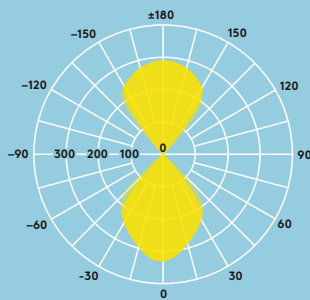

Can version

Round and square version

Light distribution

63lm/W

Holly UP/DOWN

cd/klm ULOR: 47 %
DLOR: 53 %
LOR: 100 %

60lm/W

Holly DOWN

cd/klm ULOR: 0 %
DLOR: 100 %
LOR: 100 %

Light source information

- 250 - 500lm
- 3000K
- Lifetime: 50000 hours rated life (@L80, Ta 25°C)
- CRI 80

Specification

- Class I electrical
- IP65
- IK04
- Ambient operating temperature: -20 to +40 °C