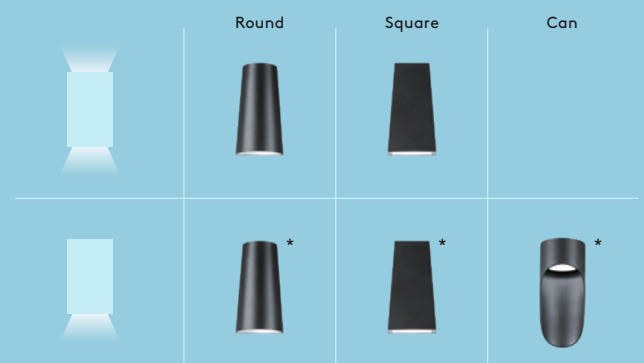

Light output

*No light pollution, zero uplight