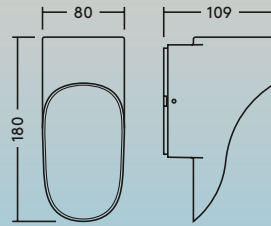

Holly

Wall-mounted LED Outdoor Luminaire

Elegant in appearance,
Holly is the perfect
match for any wall

- Elegant and timeless design
- 3 different designs (round, square, can)
- Versions with up/downlight or only downlight available
- Zero uplight versions available to reduce light pollution
- Special designed back plate provides more mounting flexibility
- Fast and easy installation thanks to a well positioned 3 pole terminal block

Can version

Round and square version

Light distribution

63lm/W

Holly UP/DOWN

cd/klm ULOR: 47 %
DLOR: 53 %
LOR: 100 %

60lm/W

Holly DOWN

Ordering guide

Description	Cat. No.
HOLLY CONE ROUND DOWN IP65 300 830	HOLRD300Z3K
HOLLY CONE ROUND UP/DOWN IP65 500 830	HOLRD500Z3K
HOLLY CONE SQUARE DOWN IP65 300 830	HOLSQ300Z3K
HOLLY CONE SQUARE UP/DOWN IP65 500 830	HOLSQ500Z3K
HOLLY WALL CAN DOWN IP65 250 830	HOLW250Z3K