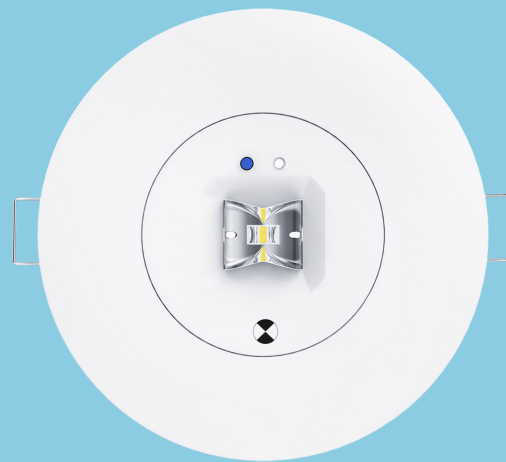

ESCAPE

Options

Iris – Choose between two light distributions to add maximum safety even within a large space

For antipanic general illumination with min 0.5lx

For escape route lighting with min 1lx

Ordering guide

Description	Cat Number
IRIS ANTIPANIC SELFTEST E3 LiFePO4	IRISANTE3T
IRIS ESCAPE SELFTEST E3 LiFePO4	IRISESCE3T
IRIS SURFACE MOUNT BOX	IRISSURFBOX
IRIS REPLACEMENT BATTERY LiFePO4	IRISBATLIFE

Planning recommendation

	Antipanic – 0.5lx	
2.0 m	5.8	14.2
2.5 m	5.6	15.8
3.0 m	4.6	16.5
3.5 m	4.4	15.9
4.0 m	4.3	13.6
4.5 m	4.0	12.8
	Escape – 1lx	
2.0 m	6.6	14.9
2.5 m	7.4	17.3
3.0 m	7.8	19.4
3.5 m	7.6	20.9
4.0 m	7.0	21.9
4.5 m	6.6	22.1

Iris:

Surface Mount Box:

Ø67-130