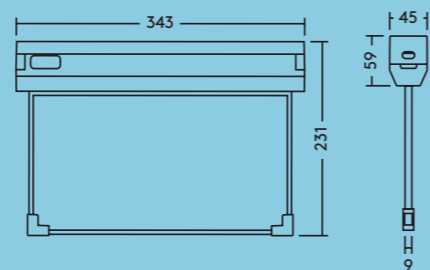

choose the direction you need (ability to be double-sided)

- Operation mode: maintained or non maintained
- Mounting on Ceiling or Wall, 90°
- Viewing range 30 m

Ordering guide

Description	Cat Number
NINA 30M SELFTEST E3 LiFePO4	NINA30ME3T
NINA REPLACEMENT BATTERY LiFePO4	NINABATLIFE