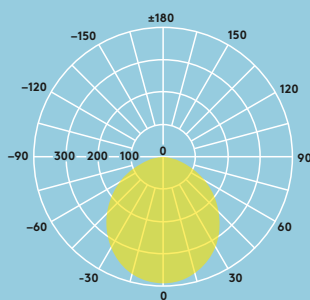

Sharon Vario 1600lm 4000K

cd/klm ULOR: 0 %
DLOR: 100 %
LOR: 100 %

Ordering guide

Description	SAP Code
SHARON VAR LED 90 800 830/40/57 DIM FP	96649647
SHARON VAR LED 160 1600 830/40/57 DIM FP	96649648

Light source information

- 40000 hours rated life (@L70, Ta 25°C)
- 3000K: 700lm (8W) and 1485lm (16W)
- 4000K: 800lm (8W) and 1691lm (16W)
- 5700K: 735lm (8W) and 1530lm (16W)
- CRI 80

Specification

- ClassII electrical
- IP54 (from below), IP40 (from above)
- IK02
- Insulation Coverable Luminaire (IC-4)

Installation/Mounting

Sharon Vario LED can be installed into a wide range of ceiling types of 2-20 mm thickness

Material/Finish

Body and trim: Polymer, white