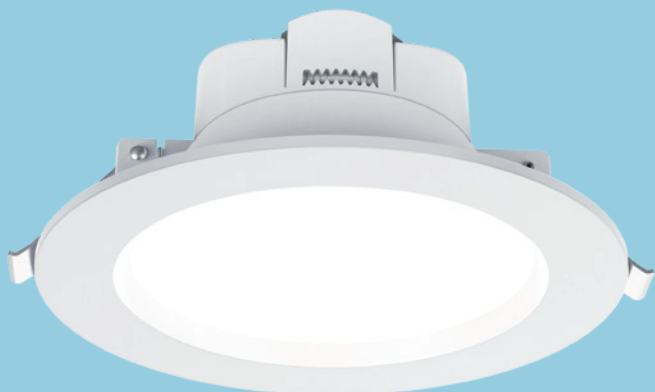

## LED Downlight

Reliable and adaptable, Sharon Vario is perfectly suited to everyday needs

- A compact recessed LED downlight with switchable light colour: choose between warm white (3000 K), cool white (4000 K) and daylight (5700 K) to suit application use
- Beam angle 95°
- High colour rendering and uniform light surface with no shadowing
- Integrated electronic dimmable LED driver suitable with trailing edge and universal dimmers\*
- Two sizes available: 8 W with 90–95 mm cut-out and 16 W with 160–170 mm cut-out
- IPART and VEET approved

\*see installation instructions for compatible dimmer list

Switchable light colour

700–1691 lumens, up to 105 lm/W

IP54 (from below)  
IP40 (from above)

40 000 hours lifetime

Dimmable

Replacement for 1×18 W CFL and 2×18 W CLF

### Material/Finish

Body and trim: Polymer, white