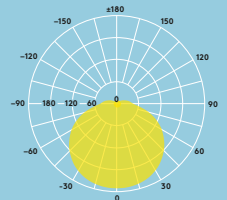

*230V

Portfolio overview

Light source information

- Flex:

250mm	600lm	900lm	1200lm
300mm	700lm	1200lm	1600lm
- Vario: 3000K, 4000K & 5700K
- Efficiency up to 100lm/W
- Lifetime 30000 hours (@L80, Ta 25°C)
- CRI80