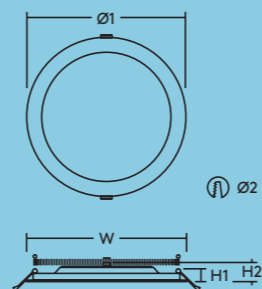

Zoe

VARIO

Slim LED Downlight

Ideal for: Circulation corridors, reception areas, schools/universities and office/meeting rooms

Slim and adaptable, Zoe is ideal for your everyday needs.

- VARIO Feature (Colour Temperature Switch): The ability to choose your colour temperature on site with the flick of a switch
- With a slimline profile of 26mm Zoe fits most ceiling types
- Save time with easy, quick and tool-free installation
- Curved low profile driver makes installing Zoe easy, even in the tightest of ceiling spaces
- JUST: adapt on-site to an emergency version using the Just Emergency PLUG&PLAY kit

	Ø1	Ø2	W	H1	H2
ZOE LED DL 130	145	130	145	20	26
ZOE LED DL 170	180	170	180	20	26
ZOE LED DL 210	220	210	220	20	26

Dimensions (mm)

Specification

Electrical class	II
Ambient operating temperature	-10 to +40 °C (E3: 0 to +25 °C)
IP	IP44 (from below), IP20 (from above)
Driver	ENEC certified

Installation / Mounting

Mounting	Recessed installation into a wide range of ceiling types Connector for tool-free wiring, also enabling loop-in loop-out Surface mounting option for Zoe 210
----------	---